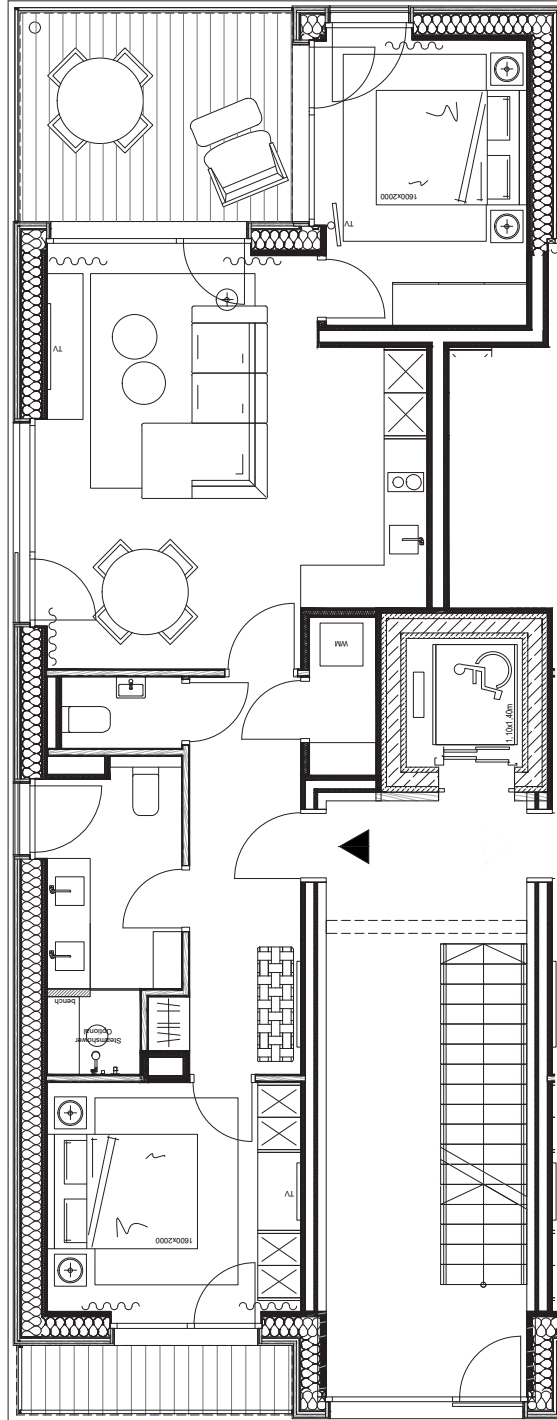

Pressegger See

Building
H07

Floor
Second floor

Apartment
Unit 68

Designed by

**ERIC
KUSTER**

Pressegger See

Layout